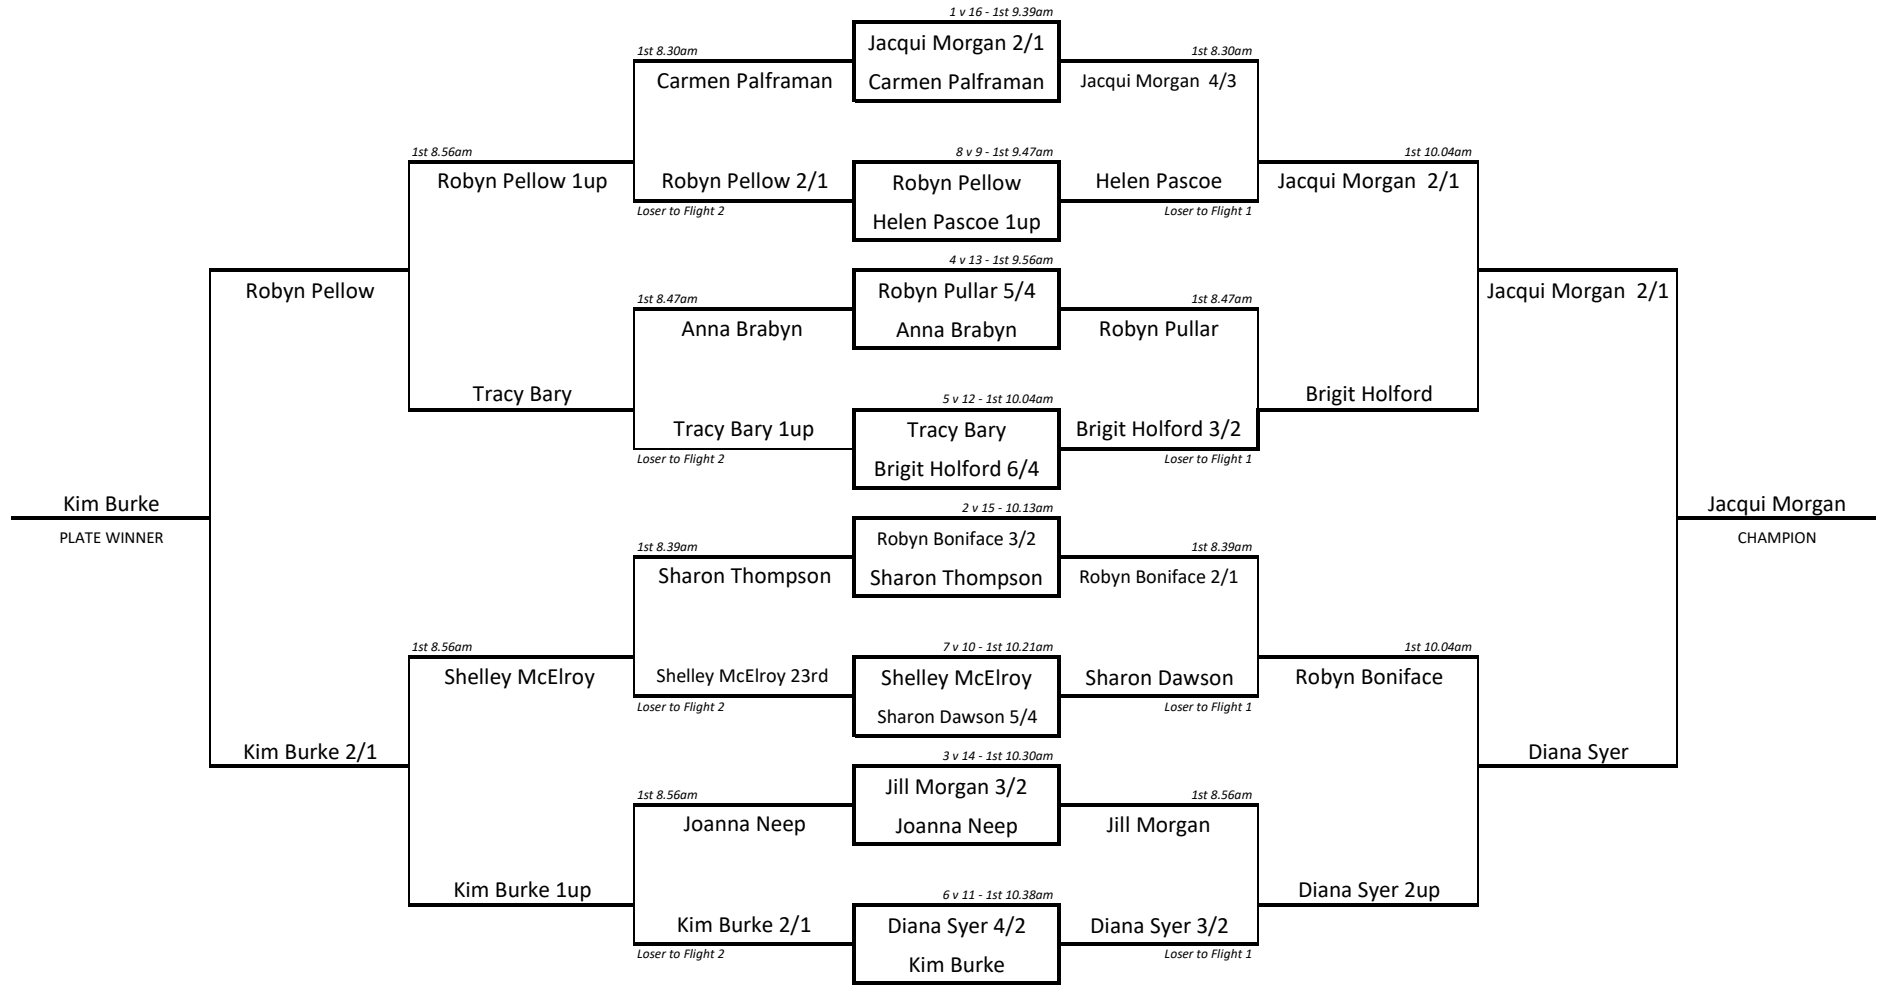

2020 NEW ZEALAND GOLF
 WOMEN'S SENIOR MATCH PLAY CHAMPIONSHIPS
 Division 1 - Veterans Challenge Cup
 Taupo Golf Club - 17 -20 February

Thursday Finals PLATE Thursday 20 Feb Wednesday 19 Feb Tuesday 18 Feb Wednesday 19 Feb CHAMPIONSHIP Thursday 20 Feb Thursday Finals

Thursday Finals FLIGHT 2 Thursday 20 Feb Thursday 20 Feb FLIGHT 1 Thursday 20 Feb Thursday Finals