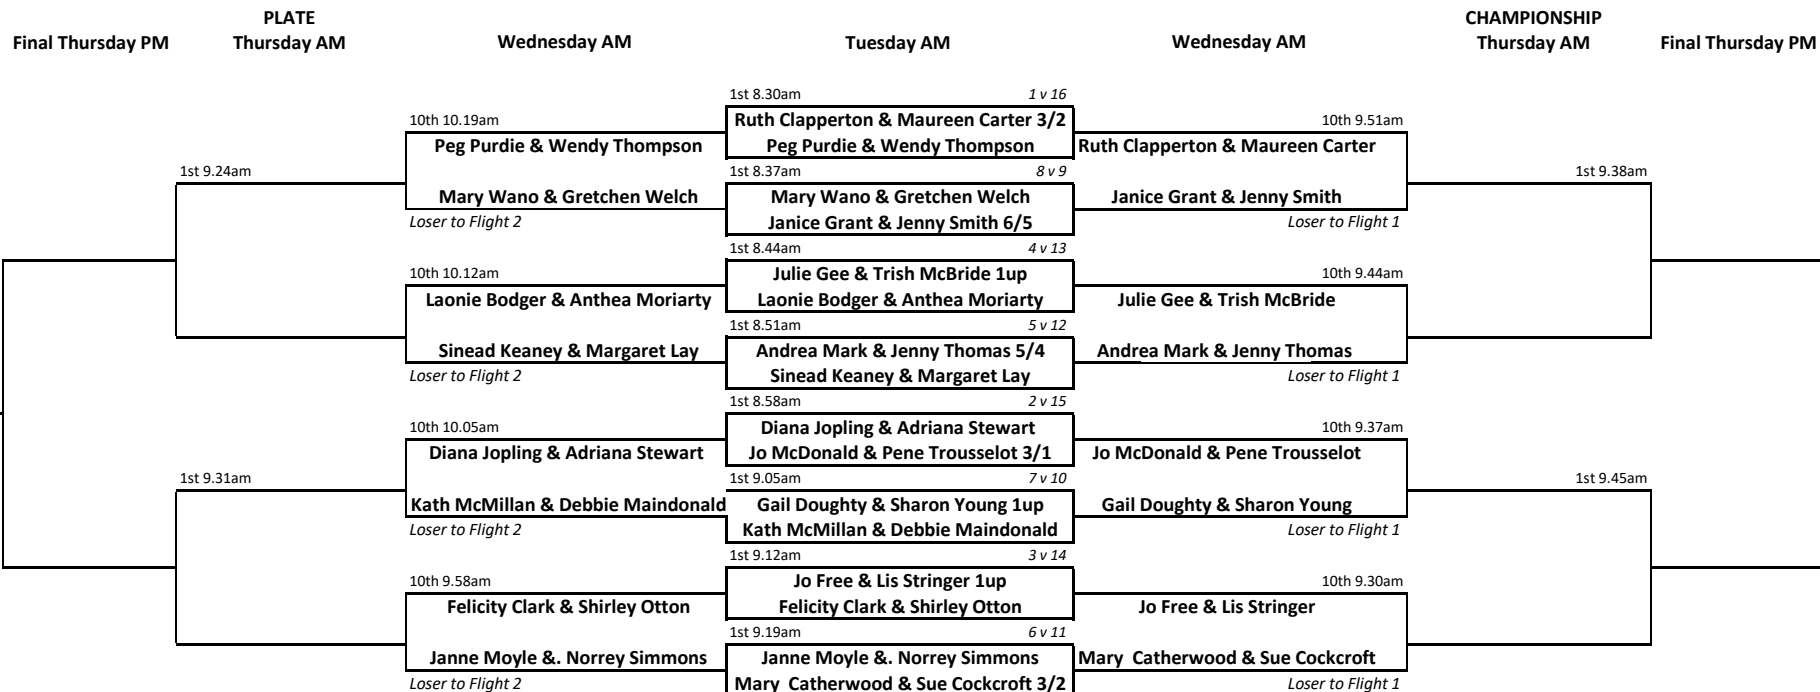

2020 NEW ZEALAND GOLF
WOMEN'S SENIOR HANDICAP FOURSOMES
 NZLGU Championship Division 1
 Rotorua Golf Club, 23-26 November

PLATE WINNER

CHAMPION