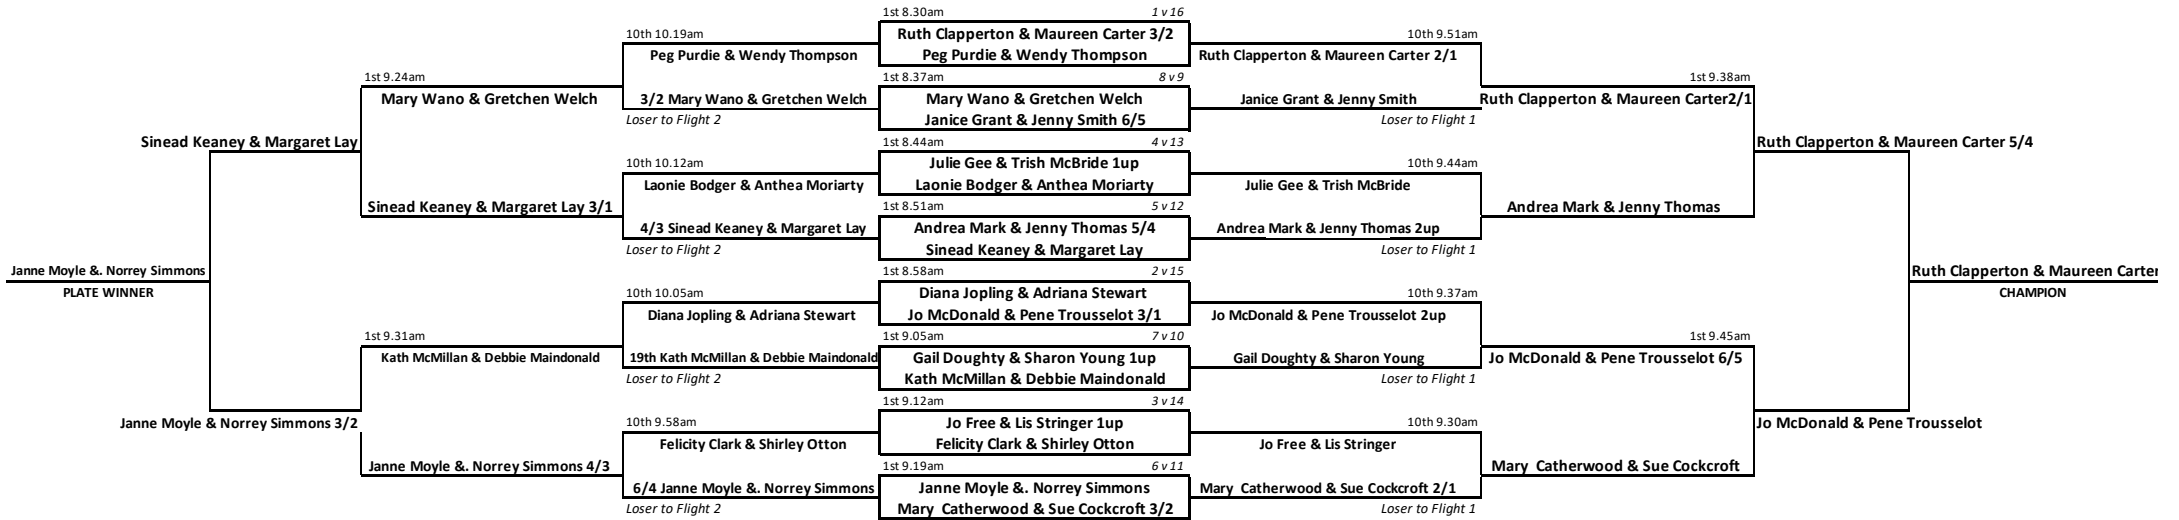

2020 NEW ZEALAND GOLF
WOMEN'S SENIOR HANDICAP FOURSOMES
 NZLGU Championship Division 1
 Rotorua Golf Club, 23-26 November

Final Thursday PM **PLATE** Thursday AM Wednesday AM Tuesday AM Wednesday AM CHAMPIONSHIP Thursday AM Final Thursday PM

Final Thursday PM **FLIGHT 2** Thursday AM **FLIGHT 1** Thursday AM Final Thursday PM