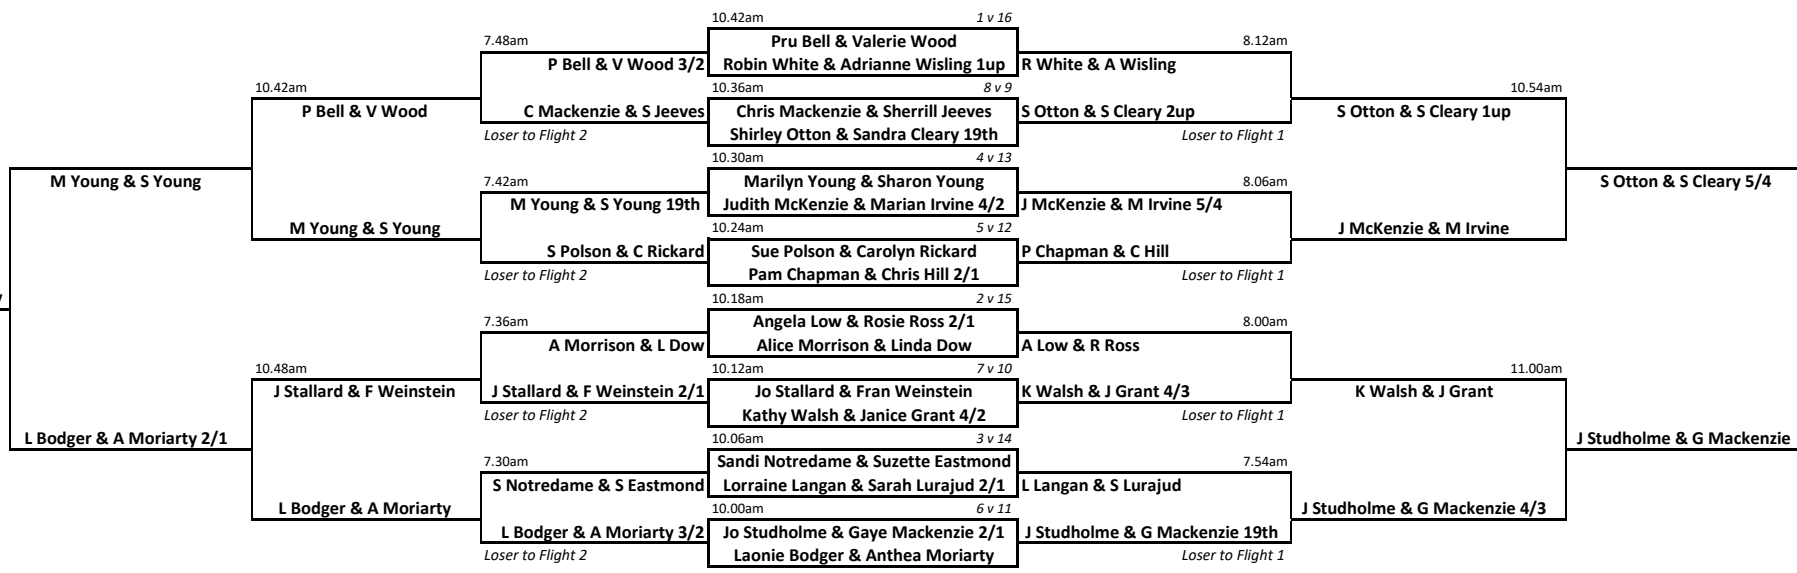

**2018 NEW ZEALAND GOLF**  
**WOMEN'S SENIOR HANDICAP FOURSOMES**  
 NZLGU Championship Division 1  
 Nelson Golf Club 26-29 November

Final Thursday PM      **PLATE** Thursday AM      Wednesday AM      Tuesday AM      Wednesday AM      **CHAMPIONSHIP** Thursday AM      Final Thursday PM

Final Thursday PM      **FLIGHT 2** Thursday AM      **FLIGHT 1** Thursday AM      Final Thursday PM

S Notredame & S Eastmond

R White & A Wisling