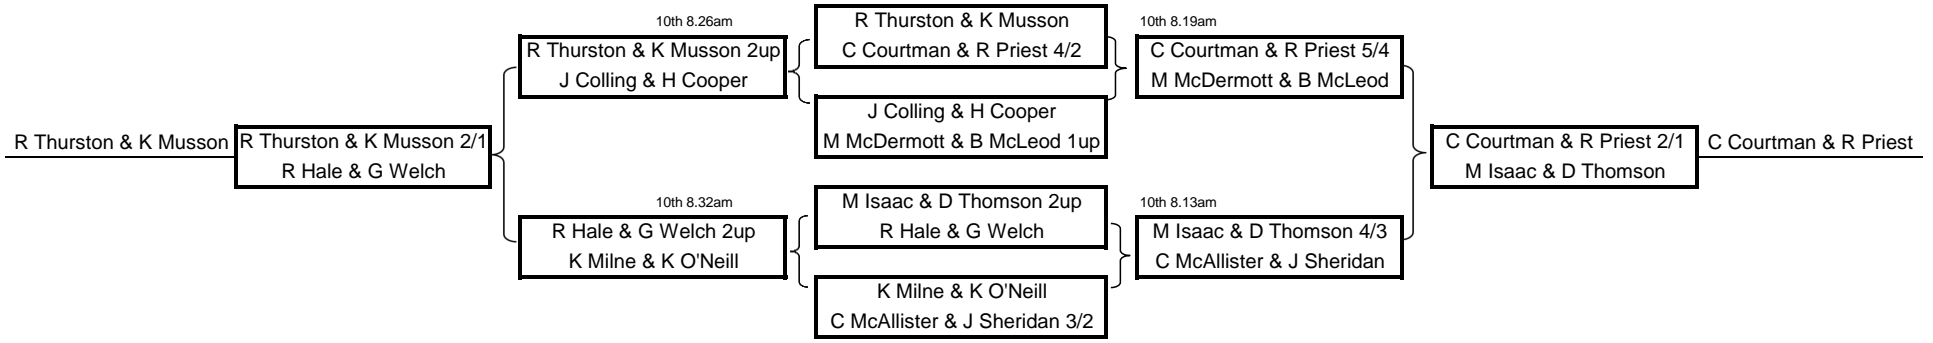

NZLGU Salver - Flight 6

Thursday PM

Thursday AM

Wednesday PM

NZLGU Salver - Flight 2

Thursday AM

Thursday PM

NZLGU Salver - Flight 4

Thursday AM

Thursday PM